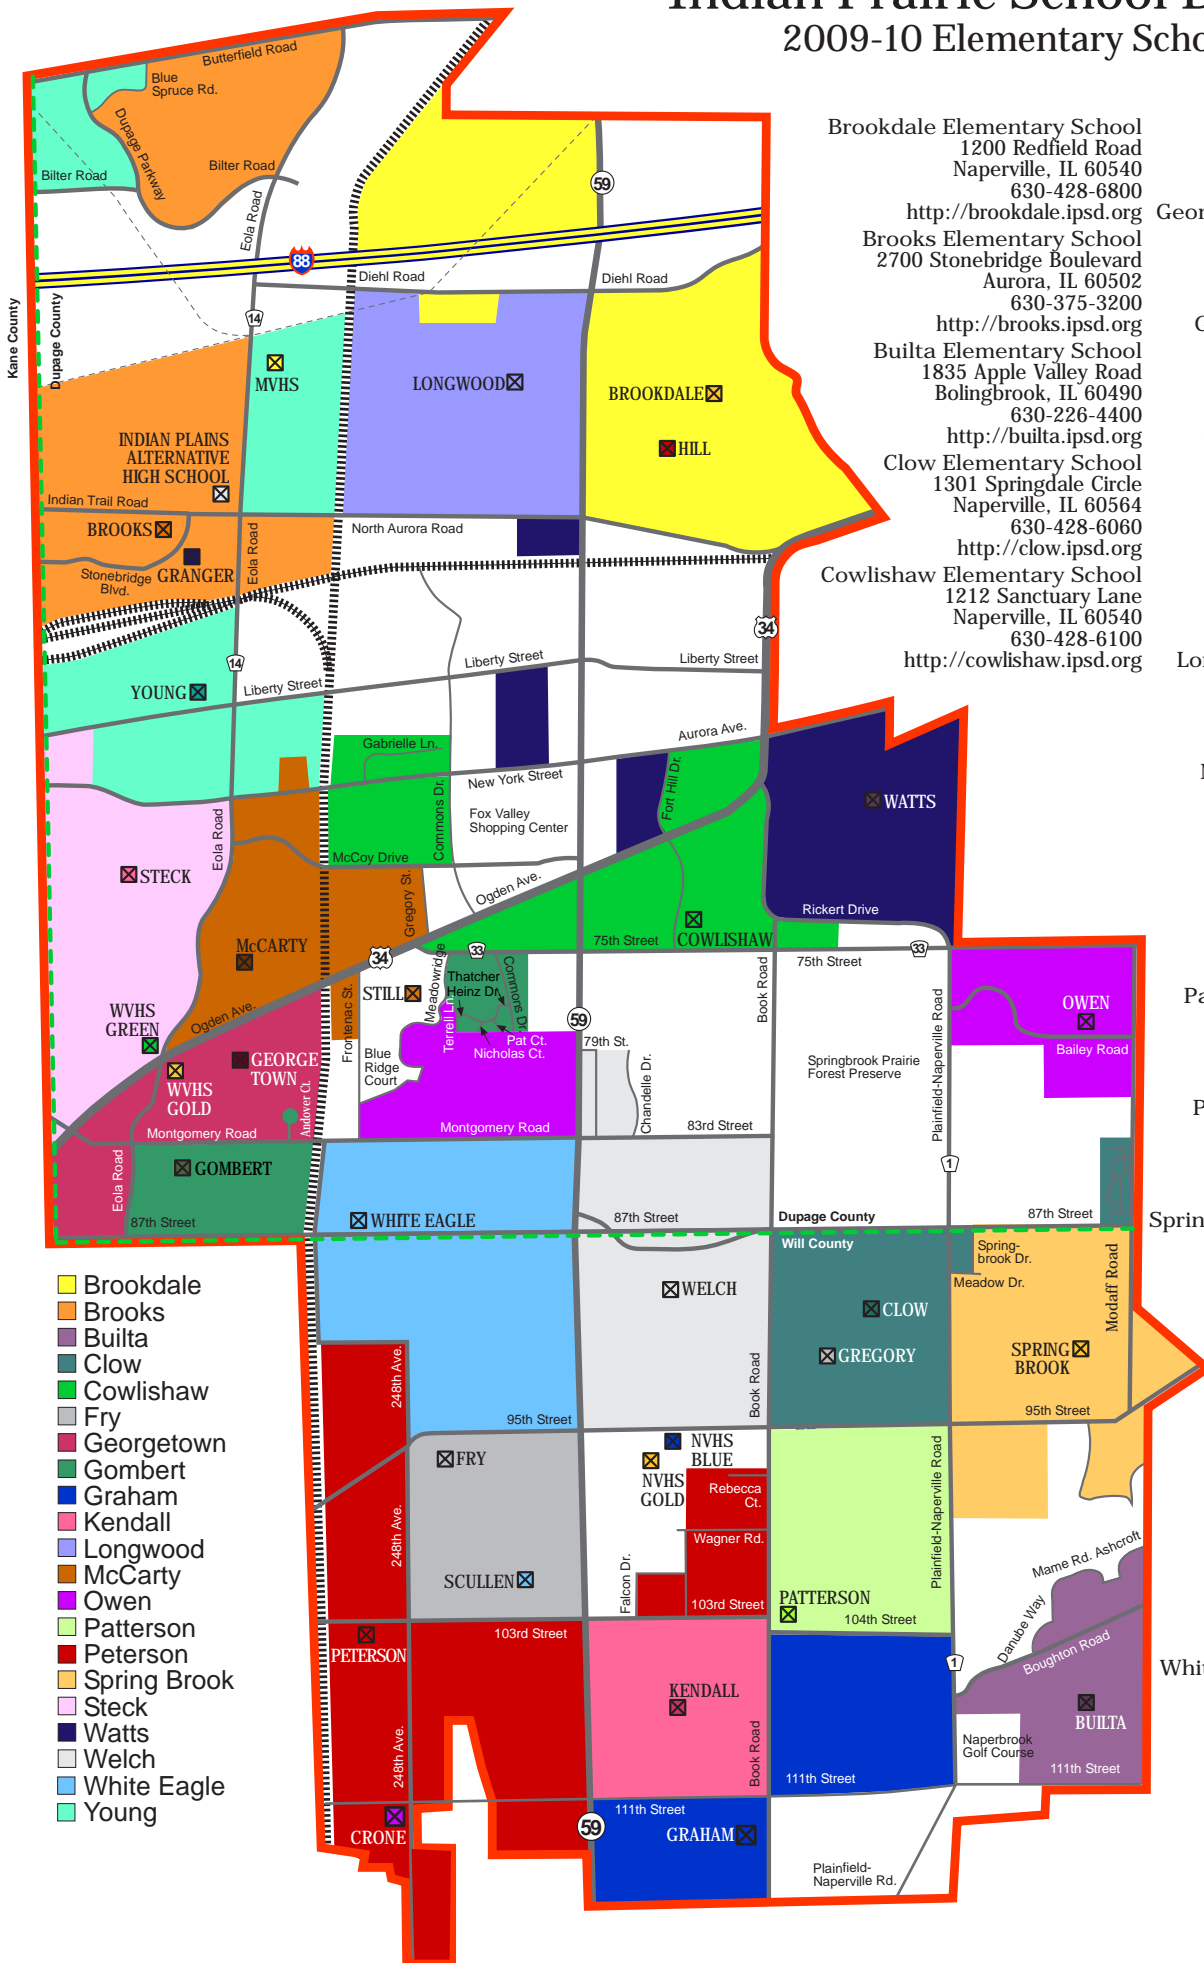

Indian Prairie School District #204

2009-10 Elementary School Boundary Map

Brookdale Elementary School
1200 Redfield Road
Naperville, IL 60540
630-428-6800
<http://brookdale.ipdsd.org>

Brooks Elementary School
2700 Stonebridge Boulevard
Aurora, IL 60502
630-375-3200
<http://brooks.ipdsd.org>