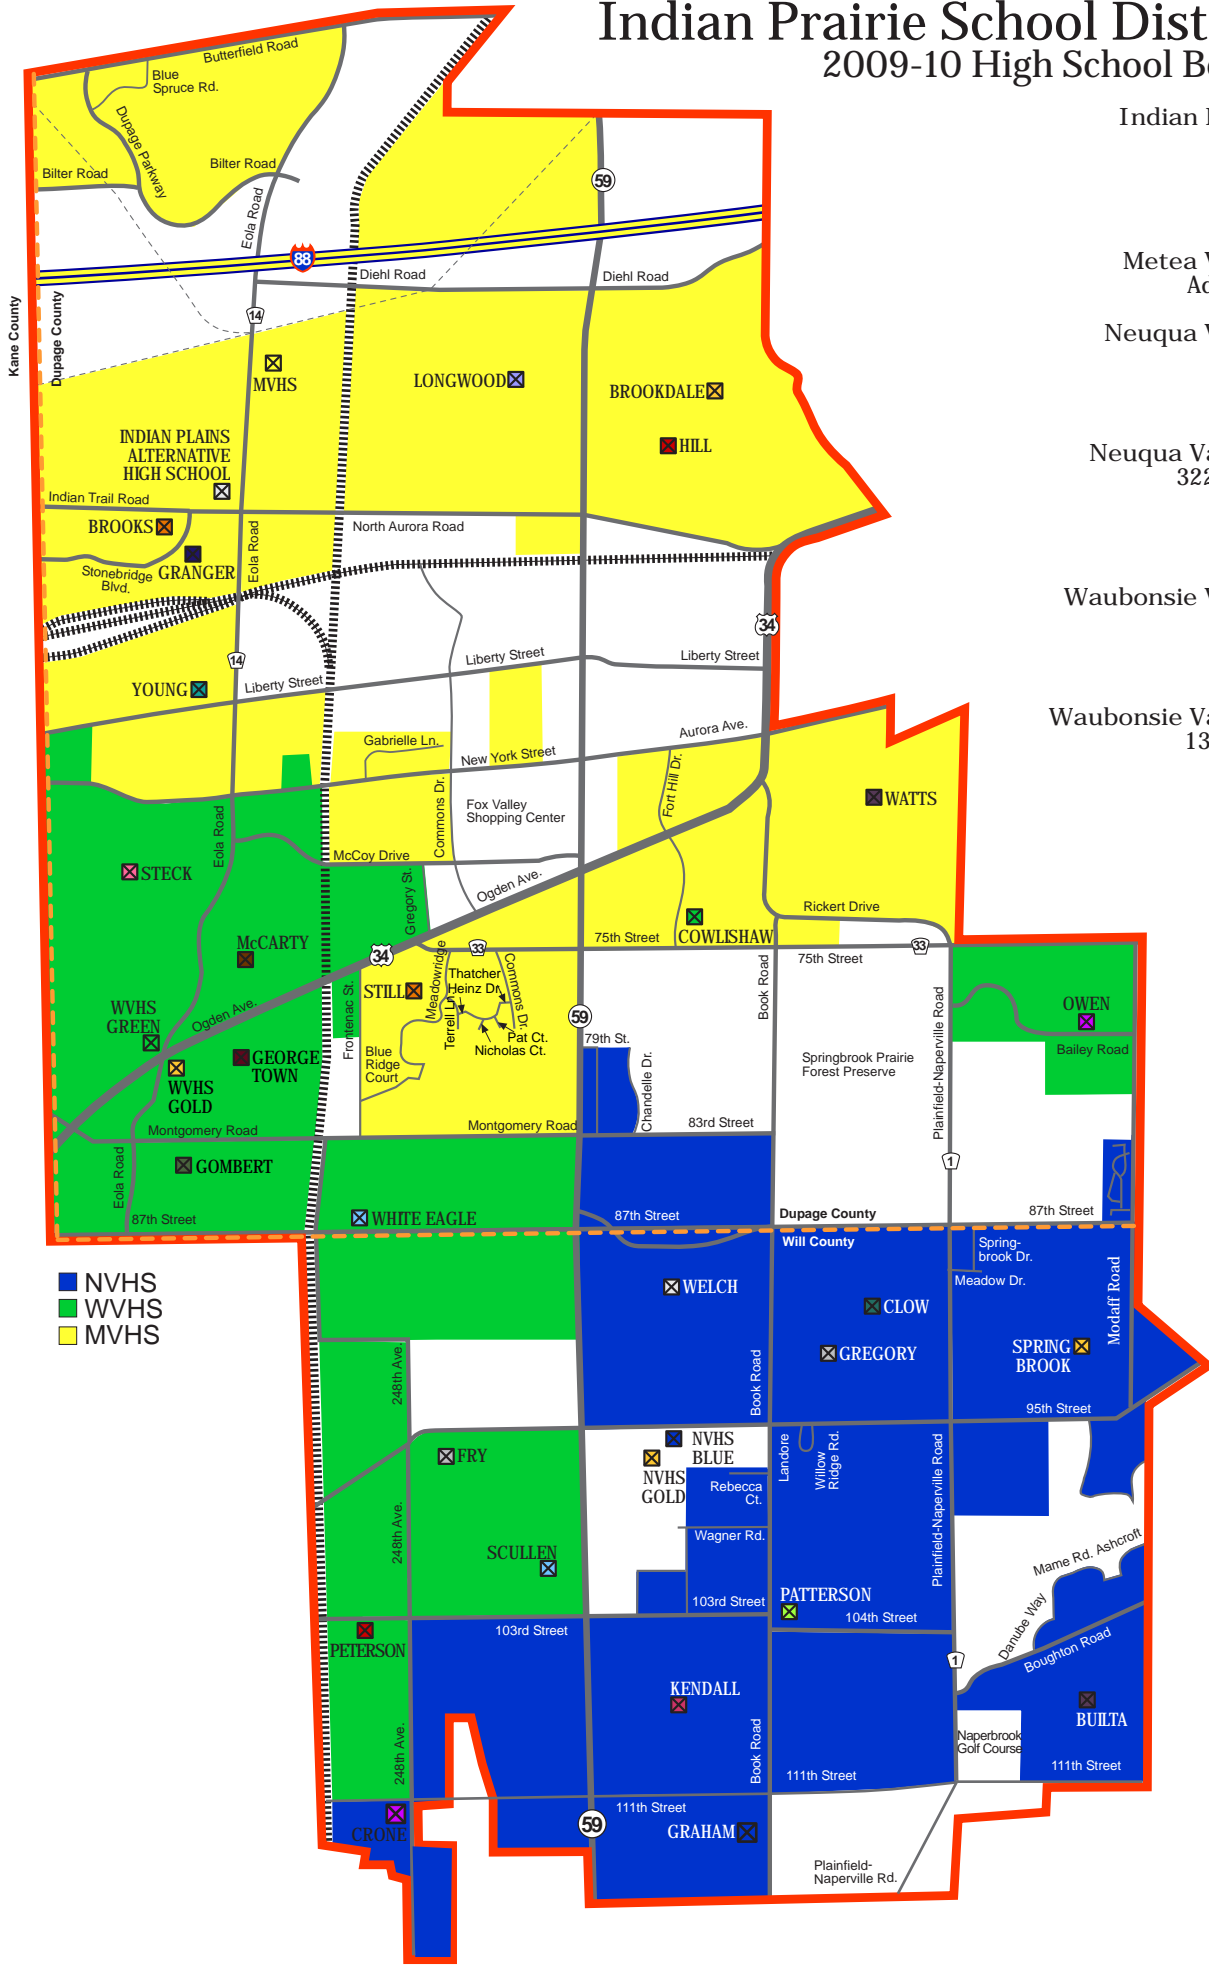

Indian Prairie School District #204

2009-10 High School Boundary Map

- NVHS
- WVHS
- MVHS

Indian Plains High School
1322 N. Eola Road
Aurora, IL 60502
630-375-3375
<http://iphs.ipspd.org>

Metea Valley High School
Address & Phone: TBD

Neuqua Valley High School
2360 95th Street
Naperville, IL 60564
630-428-6000

Neuqua Valley Gold Campus
3220 Cedar Glade Drive
Naperville, IL 60564
630-428-6400
<http://nvhs.ipspd.org>

Waubonsie Valley High School
2590 Ogden Avenue
Aurora, IL 60504
630-375-3300

Waubonsie Valley Gold Campus
1305 Long Grove Drive
Aurora, IL 60504
630-375-3100
<http://wvhs.ipspd.org>