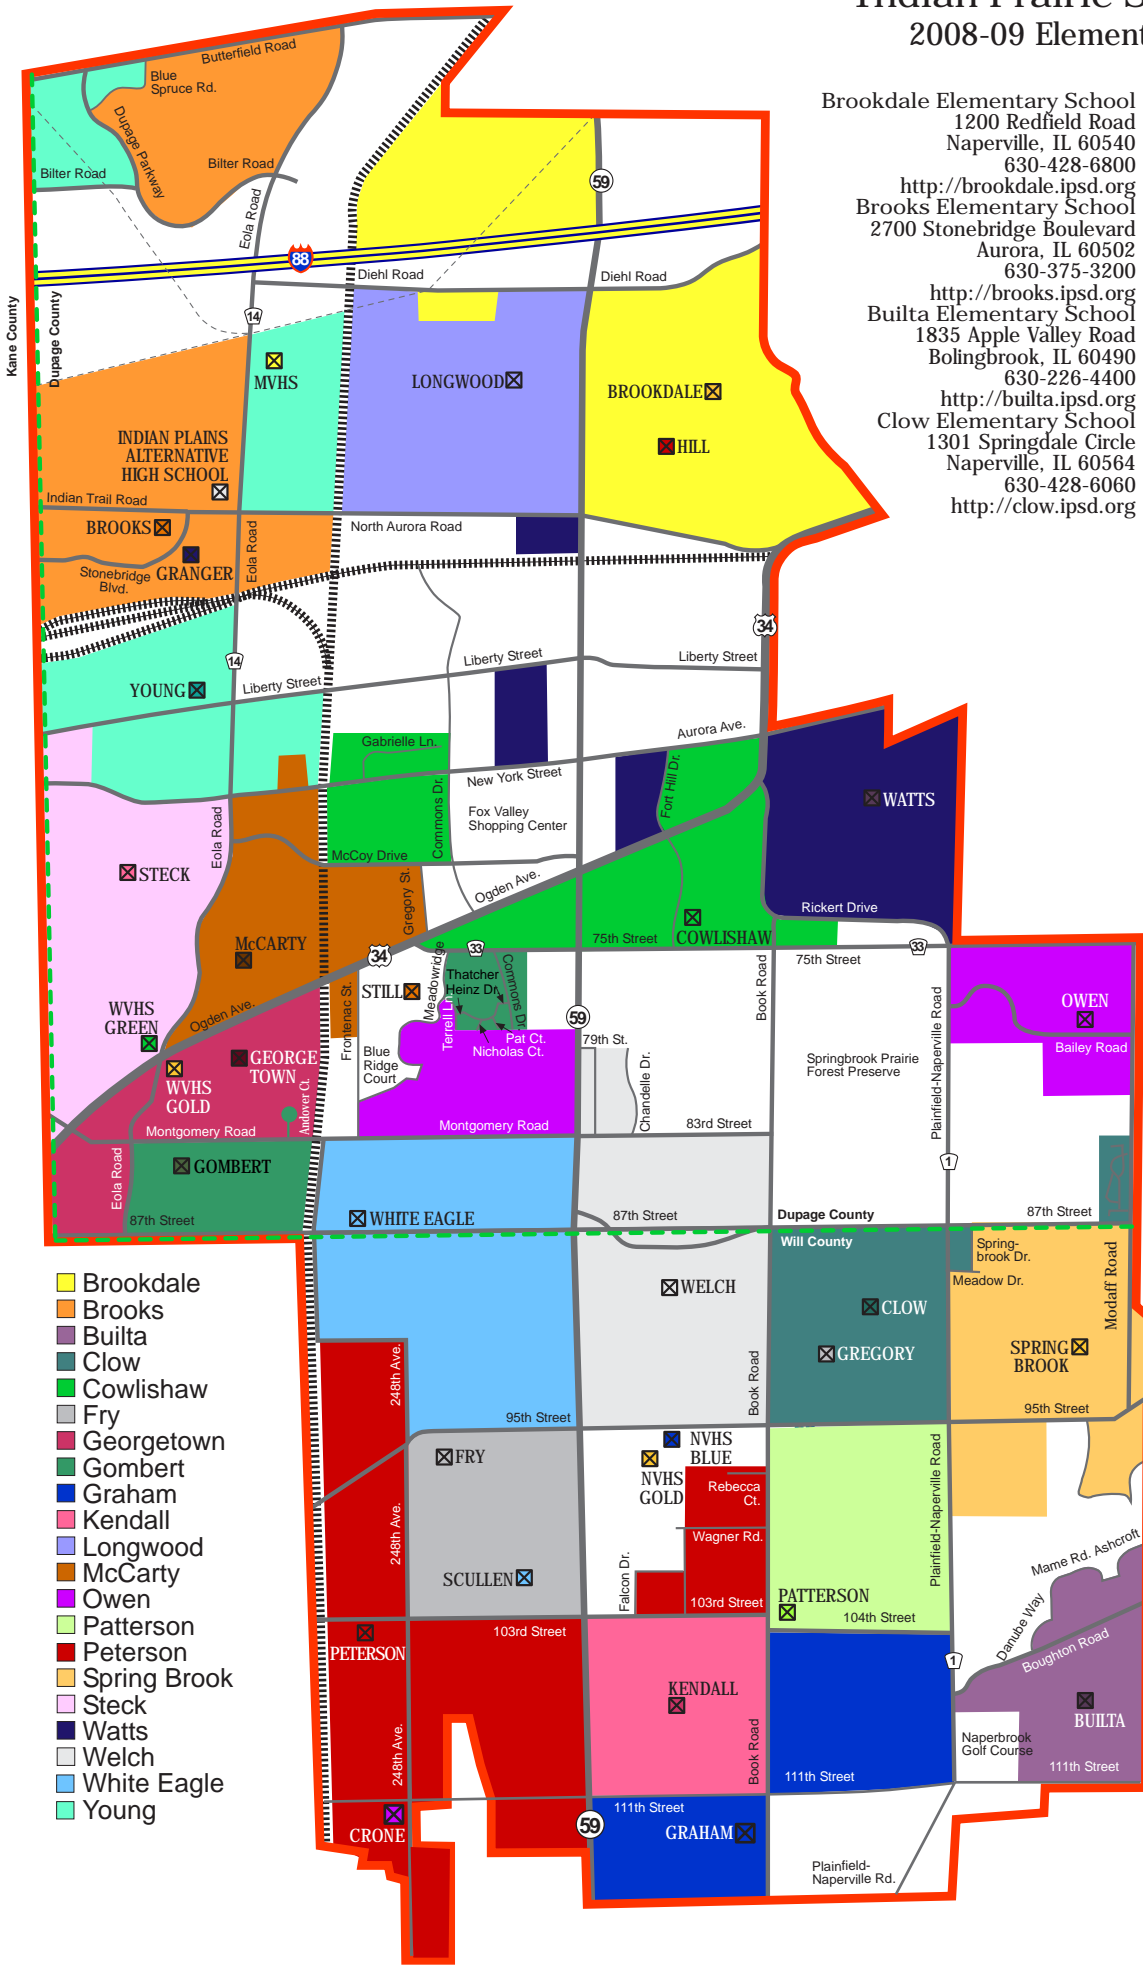

# Indian Prairie School District #204 2008-09 Elementary School Boundary Map

**Brookdale Elementary School**  
1200 Redfield Road  
Naperville, IL 60540  
630-428-6800  
<http://brookdale.ipds.org>

**Brooks Elementary School**  
2700 Stonebridge Boulevard  
Aurora, IL 60502  
630-375-3200  
<http://brooks.ipds.org>