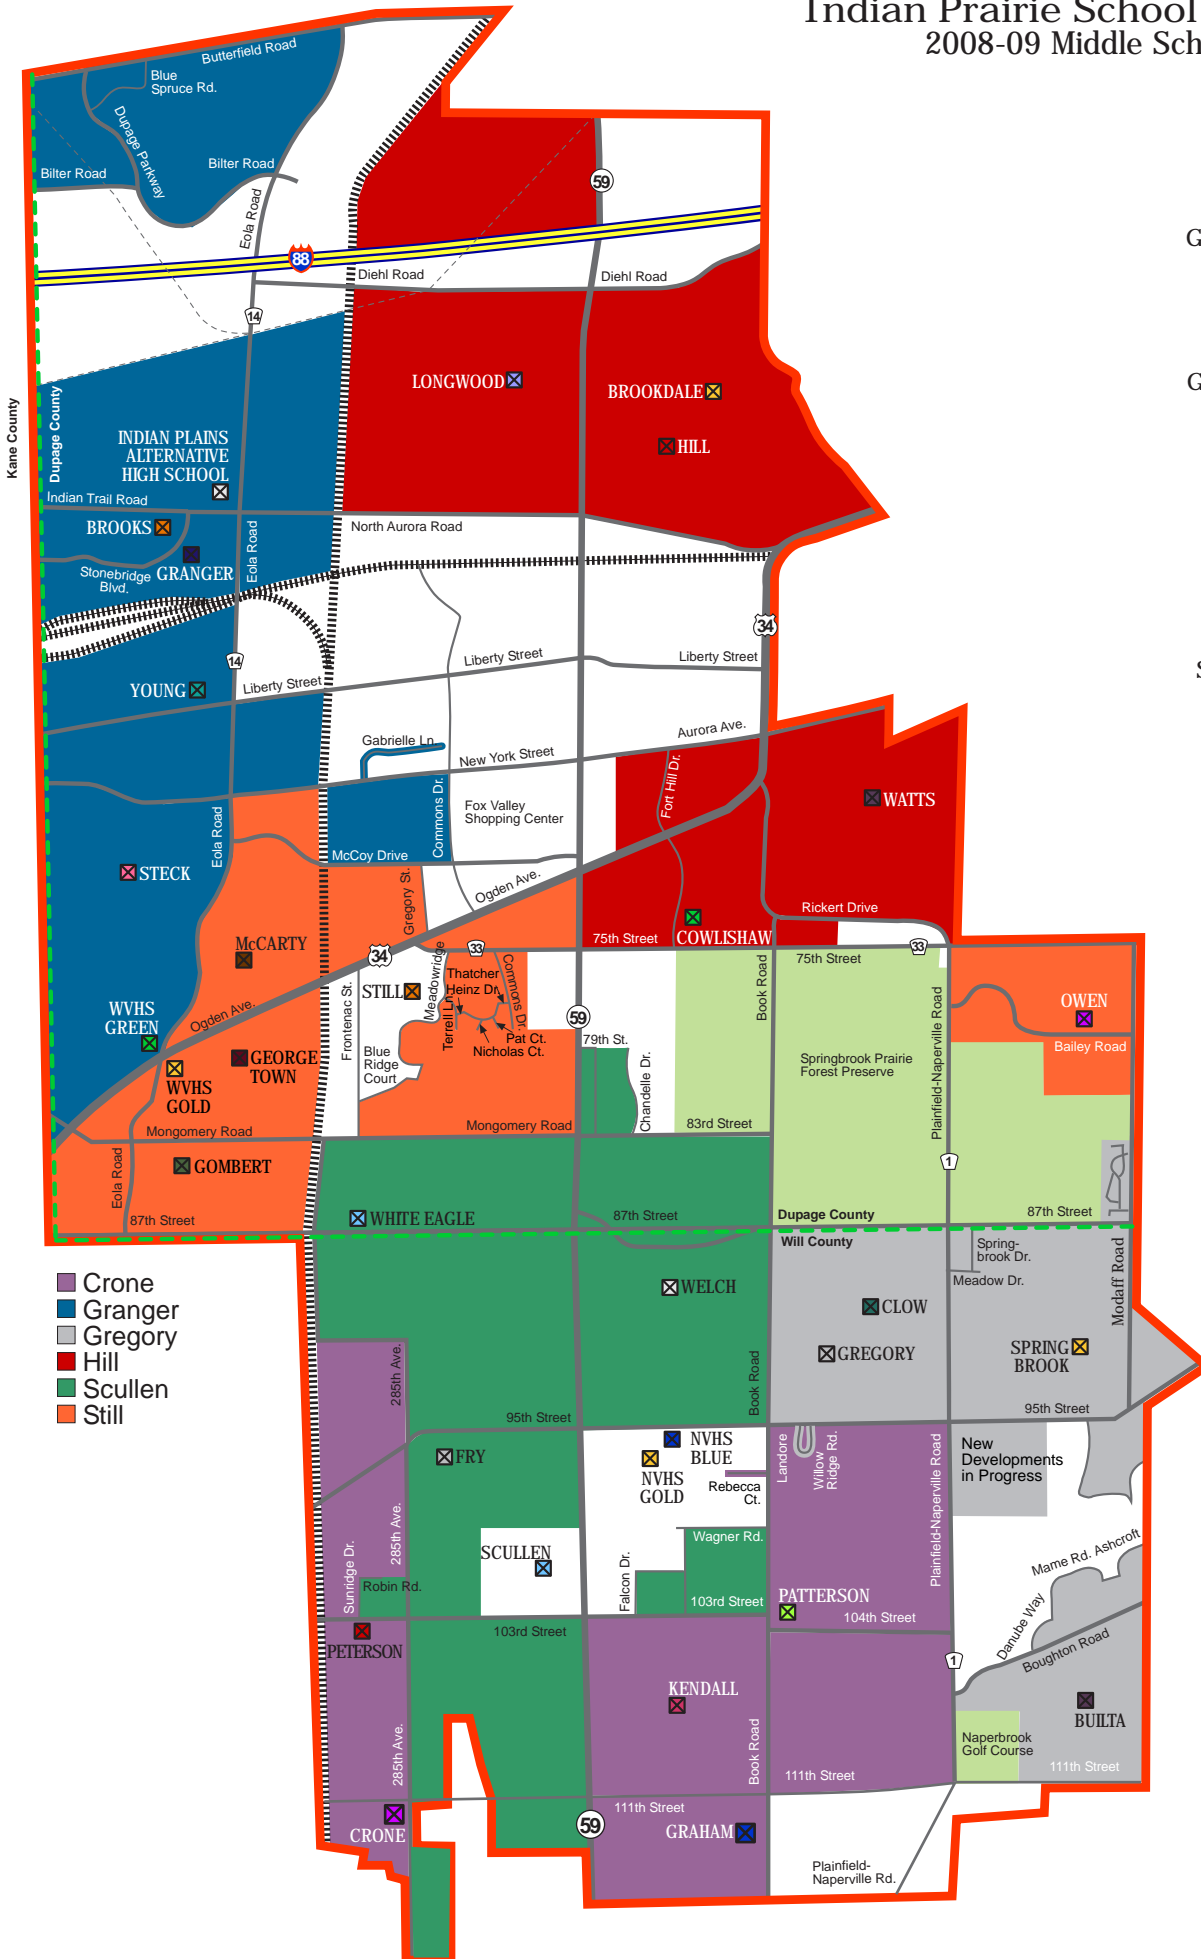

Indian Prairie School District #204 2008-09 Middle School Boundary Map

Crone Middle School
4020 111th Street
Naperville, IL 60564
630-428-5600
<http://crone.ipisd.org>

Granger Middle School
2721 Stonebridge Blvd.
Aurora, IL 60502
630-375-1010
<http://granger.ipisd.org>

Gregory Middle School
2621 Springdale Circle
Naperville, IL 60565
630-428-6300
<http://gregory.ipisd.org>

Hill Middle School
1836 Brookdale Road
Naperville, IL 60563
630-428-6200
<http://hill.ipisd.org>

Scullen Middle School
2815 Mistflower Lane
Naperville, IL 60564
630-428-7000
<http://scullen.ipisd.org>

Still Middle School
787 Meadowridge Drive
Aurora, IL 60504
630-375-3900
<http://still.ipisd.org>

- Crone
- Granger
- Gregory
- Hill
- Scullen
- Still